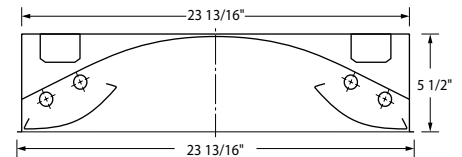

ZONE	LUMENS	%BARELAMP	%LUMINAIRE
0-30	845	11.7	26.8
0-40	1378	19.1	43.7
0-60	2426	33.7	76.9
0-90	3153	43.8	100.0
90-120	0	0.0	0.0
90-130	0	0.0	0.0
90-150	0	0.0	0.0
90-180	0	0.0	0.0
0-180	3153	43.8	100.0

End View: 2 x 2 Side Direct/Indirect with T5 Lamps

2x4 Office Fixture

Recessed Side
Direct/Indirect Luminaire
(4) 54W T5 H.O. Lamps
Model: ULDICOT5-446
Replacement Lamps: 36759
Available Options:

- Cord Installation
- Dimming
- Standard troffer mounting for easy installation in T-bar ceilings or direct ceiling mount

2 x 4 Office Fixture • Lamps: F54T5 • Rated Lumens: 5200

COEFFICIENTS OF UTILIZATION

Room Cavity Ratio	CEILING CAVITY REFLECTANCE											
	.80				.70				.50			
	70	50	30	10	70	50	30	10	50	30	10	
0	52	52	52	52	51	51	51	51	49	49	49	
1	48	46	44	42	47	45	43	42	43	42	40	
2	44	40	37	35	43	39	37	34	38	36	34	
3	40	35	32	29	39	35	32	29	33	31	28	
4	37	31	28	25	36	31	27	25	30	27	24	
5	33	28	24	21	32	27	24	21	26	23	21	
6	31	25	21	18	30	24	21	18	24	20	18	
7	28	22	18	16	28	22	18	16	21	18	16	
8	26	20	16	14	25	20	16	14	19	16	14	
9	24	18	14	12	23	18	14	12	17	14	12	
10	22	16	13	10	22	16	13	10	16	12	10