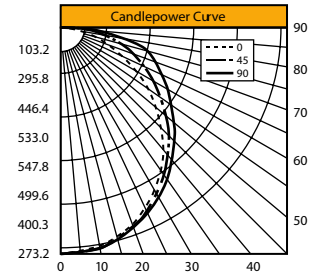

UltraLux® HD Full Spectrum Direct/Indirect Office Fixtures Featuring HD BlueMax™ Color Technology

2x2 Office Fixture

Recessed Side
Direct/Indirect Luminaire
(4) 24W T5 H.O. Lamps
Model: ULDICOBX-224
Replacement lamps: 36720
Available Options:

- Cord Installation
- Standard troffer mounting for easy installation in T-bar ceilings or direct ceiling mount

2 x 2 Office Fixture • Lamps: F24T5 • Rated Lumens: 1800

COEFFICIENTS OF UTILIZATION

Room Cavity Ratio	CEILING CAVITY REFLECTANCE											
	.80				.70				.50			
	70	50	30	10	70	50	30	10	50	30	10	
0	52	52	52	52	51	51	51	51	49	49	49	
1	48	46	44	42	47	45	43	42	43	42	40	
2	44	40	37	35	43	39	37	34	38	36	34	
3	40	35	32	29	39	35	32	29	33	31	28	
4	37	31	28	25	36	31	27	25	30	27	24	
5	33	28	24	21	32	27	24	21	26	23	21	
6	31	25	21	18	30	24	21	18	24	20	18	
7	28	22	18	16	28	22	18	16	21	18	16	
8	26	20	16	14	25	20	16	14	19	16	14	
9	24	18	14	12	23	18	14	12	17	14	12	
10	22	16	13	10	22	16	13	10	16	12	10	

ZONAL LUMEN SUMMARY